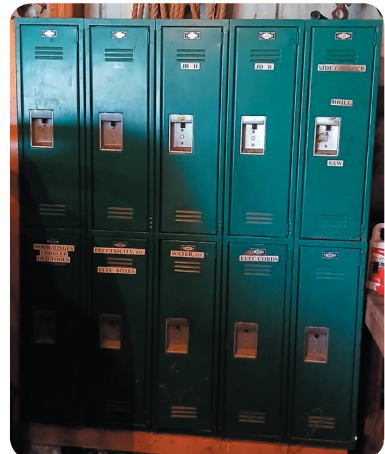

Auctioneers Note: Folks, this is a partial listing as there are more items than this bill reflects. Many items that you would typically find at an Estate Auction. Come and enjoy the day! Thanks, Randy

High Auction Service LLC - Downing Mo. Randy High 660.216.0515

www.highauctionservice.com

e-mail: highauctionservice@gmail.com

Cash or check with proper ID. Not responsible for accidents or theft. Announcements day of the sale take precedence over any advertising.